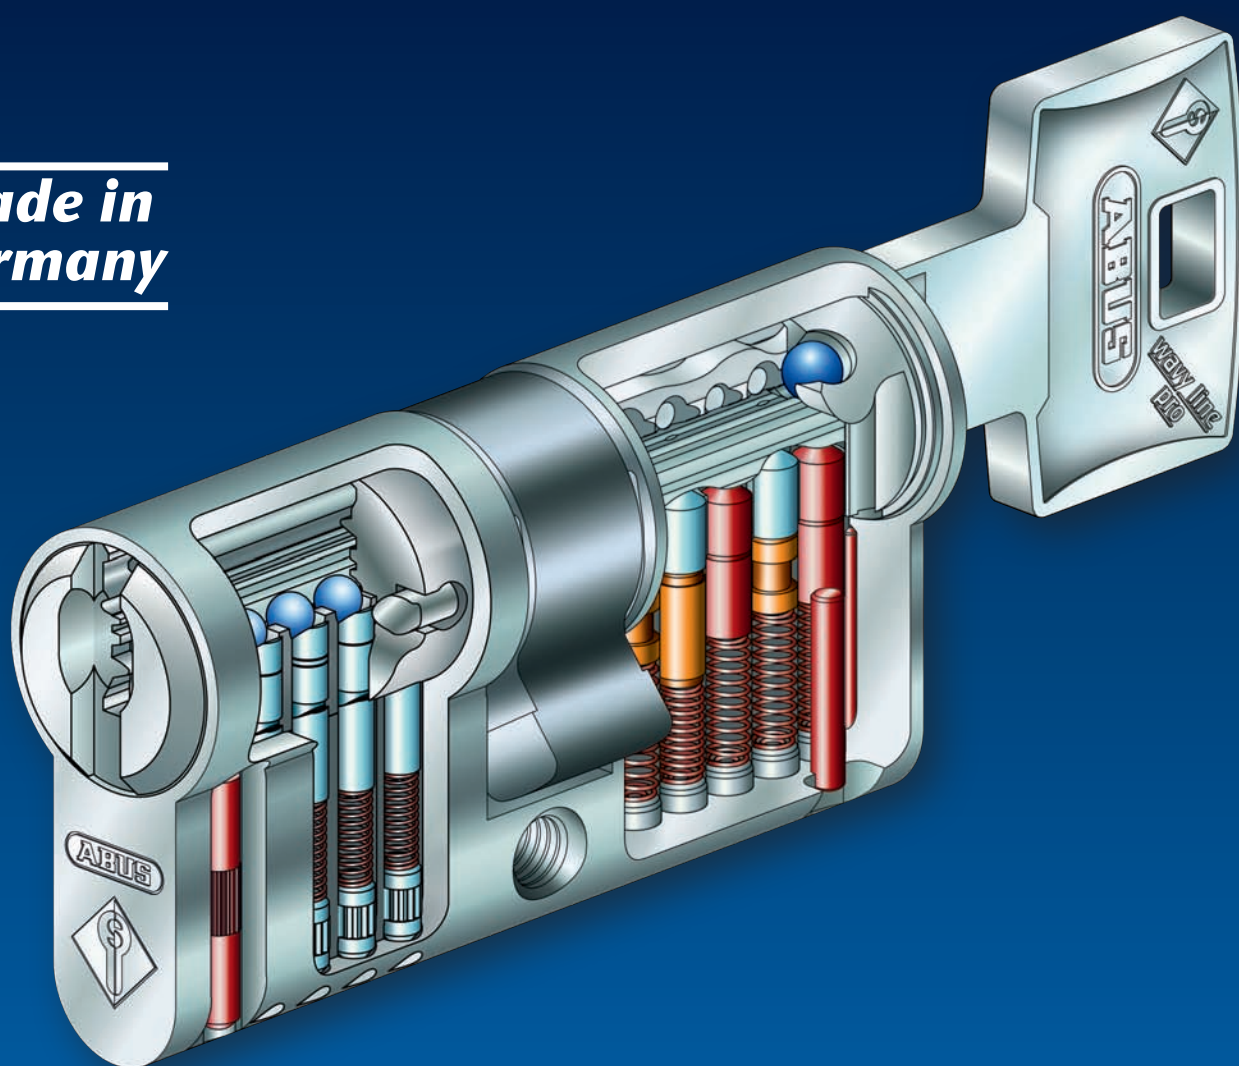

Security Tech Germany

Wavy Line pro

Made in
Germany

Reversible key system
with a wavy code line

ABUS - The good feeling of security

www.abus.com

Security Tech Germany

System Wavy Line pro High security level and comfort

All cylinder illustrations with optional drill protection

Authorization monitoring in three dimensions

- The first row of pins is activated by a 6-fold coded wavy line
- Additional lateral dimples in the second row of pins
- Blocking ball with coded rib

Coded rib with blocking ball

- Blocking ball provides resistance to cylinder manipulation (e.g. picking)
- A coded rib on the key is used to bypass the blocking ball
- Cylinder rotation is blocked when manipulating without the coded rib

System benefits

- Up to 10 active locking elements combined with the blocking ball offer a high level of key security
- Reversible key system ensures easy handling
- Upright key insertion
- Solid and stylish key design
- Patented locking technique provides legal protection against copying
- Profile cylinders are manufactured according to DIN EN 1303, DIN 18252 and ISO 9001:2008