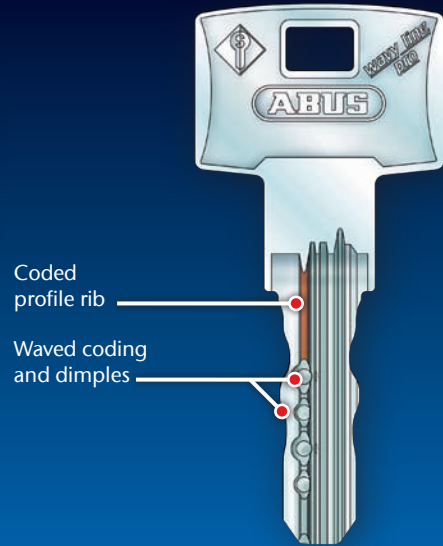

Security Tech Germany

Wavy Line pro

Made in
Germany

Reversible key system
with a wavy code line

ABUS - The good feeling of security

www.abus.com

Security Tech Germany

System Wavy Line pro High security level and comfort

All cylinder illustrations with optional drill protection

Authorization monitoring in three dimensions

- The first row of pins is activated by a 6-fold coded wavy line
- Additional lateral dimples in the second row of pins
- Blocking ball with coded rib

Coded rib with blocking ball

- Blocking ball provides resistance to cylinder manipulation (e.g. picking)
- A coded rib on the key is used to bypass the blocking ball
- Cylinder rotation is blocked when manipulating without the coded rib

System benefits

- Up to 10 active locking elements combined with the blocking ball offer a high level of key security
- Reversible key system ensures easy handling
- Upright key insertion
- Solid and stylish key design
- Patented locking technique provides legal protection against copying
- Profile cylinders are manufactured according to DIN EN 1303, DIN 18252 and ISO 9001:2008