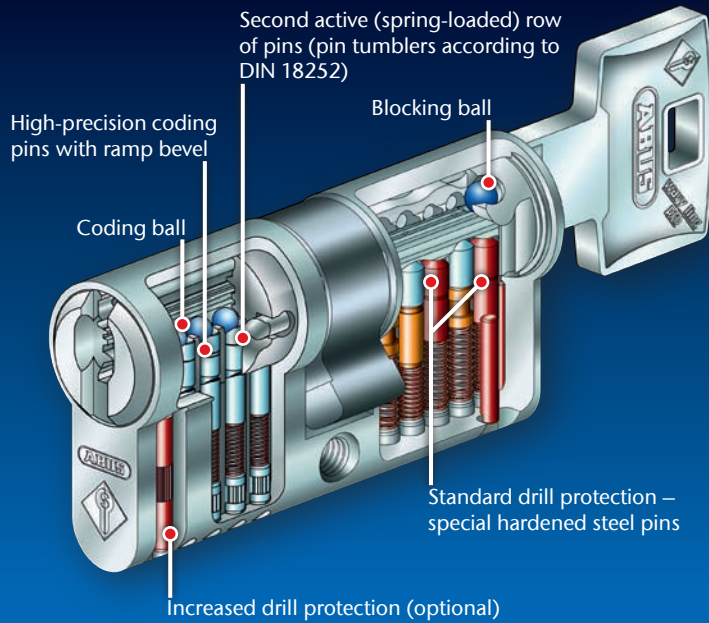

Security Tech Germany

Wavy Line pro

Made in
Germany

Reversible key system
with a wavy code line

ABUS - The good feeling of security

www.abus.com

Security Tech Germany

System Wavy Line pro High security level and comfort

All cylinder illustrations with optional drill protection

Authorization monitoring in three dimensions

- The first row of pins is activated by a 6-fold coded wavy line
- Additional lateral dimples in the second row of pins
- Blocking ball with coded rib

Coded rib with blocking ball

- Blocking ball provides resistance to cylinder manipulation (e.g. picking)
- A coded rib on the key is used to bypass the blocking ball
- Cylinder rotation is blocked when manipulating without the coded rib

System benefits

- Up to 10 active locking elements combined with the blocking ball offer a high level of key security
- Reversible key system ensures easy handling
- Upright key insertion
- Solid and stylish key design
- Patented locking technique provides legal protection against copying
- Profile cylinders are manufactured according to DIN EN 1303, DIN 18252 and ISO 9001:2008